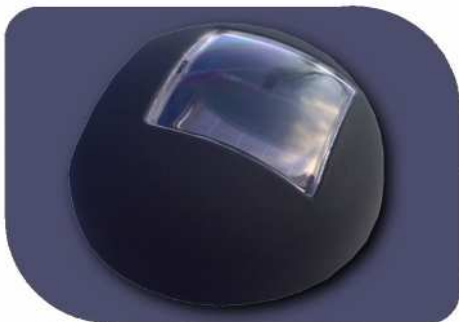

POWER **plus**[®]

BUG

**SOLAR POWERED
KEYHOLE LIGHT**

CE ROHS

POWERplus® Bug

Solar Powered
KEYHOLE LIGHT

With the Bug from POWERplus you always come home to a safe welcoming light at night. The Bug lights your keyholes and locks, making it simple, quick and easy to unlock your door. Simply press the Bug and the powerful built-in LED provides a bright light to make your keyhole and lock visible at night. After 25 seconds the Bug will automatically turn off.

During daylight the Bug will charge itself with the integrated powerful solar cell. So you never need batteries for this clever device.

Simple installation by using the strong self adhesive pad. Simple, safe and easy to use.

Push to illuminate keyholes and locks

Powerful solar cell

Ultra bright LED

Technical details

Item	Parameter	Unit
Maximum brightness	14.000	MCD
Weight	18	gram
Size diameter	4,6	cm
Size thickness	2,5	cm
Cycle time fully charged in direct sunlight	1.000	cycles
Time to fully charge the internal battery	12	hours
Charging current solar cell	2	mA
Battery	3,0	Volt Lithium 2032