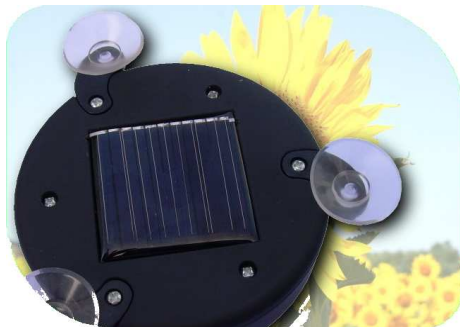

# POWERplus® Spider

Solar Powered  
3 LED Touch light

POWERplus® introduces the Spider, a handy and powerful 3 LED touch light.

The Spider can easily be mounted on glass or any other smooth surface thanks to the integrated suction cups. No screws, no tape, just place the Spider anywhere you want.

The integrated solar cell charges the internal battery. Just point the Spider to day - or sunlight (stick it on glass with the suction cups) and the Spider will charge itself.

For use at home, camping, car, boat, garden etc. Easy, compact, free lighting!

Powerful 3 LED light

Integrated solar panel

Easily mounted with suction cups

Item	Parameter	Unit
3 LED	13,000	MCD
Battery Ni-MH	3.6	Volt
	40	mAh
LED lifetime	10,000	hours
Material	ABS, rubber coated	
Diameter (excl. suction cups)	7	cm