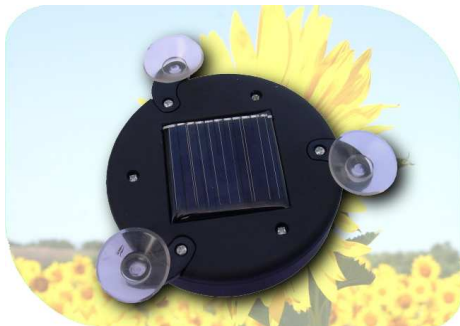

**POWER** **plus**<sup>®</sup>

**SPIDER**

**SOLAR POWERED  
3 LED TOUCHLIGHT**

CE ROHS

# POWERplus® Spider

Solar Powered  
3 LED Touch light

POWERplus® introduces the Spider, a handy and powerful 3 LED touch light.

The Spider can easily be mounted on glass or any other smooth surface thanks to the integrated suction cups. No screws, no tape, just place the Spider anywhere you want.

The integrated solar cell charges the internal battery. Just point the Spider to day - or sunlight (stick it on glass with the suction cups) and the Spider will charge itself.

For use at home, camping, car, boat, garden etc. Easy, compact, free lighting!

Powerful 3 LED light

Integrated solar panel

Easily mounted with suction cups

Item	Parameter	Unit
3 LED	13,000	MCD
Battery Ni-MH	3.6	Volt
	40	mAh
LED lifetime	10,000	hours
Material	ABS, rubber coated	
Diameter (excl. suction cups)	7	cm