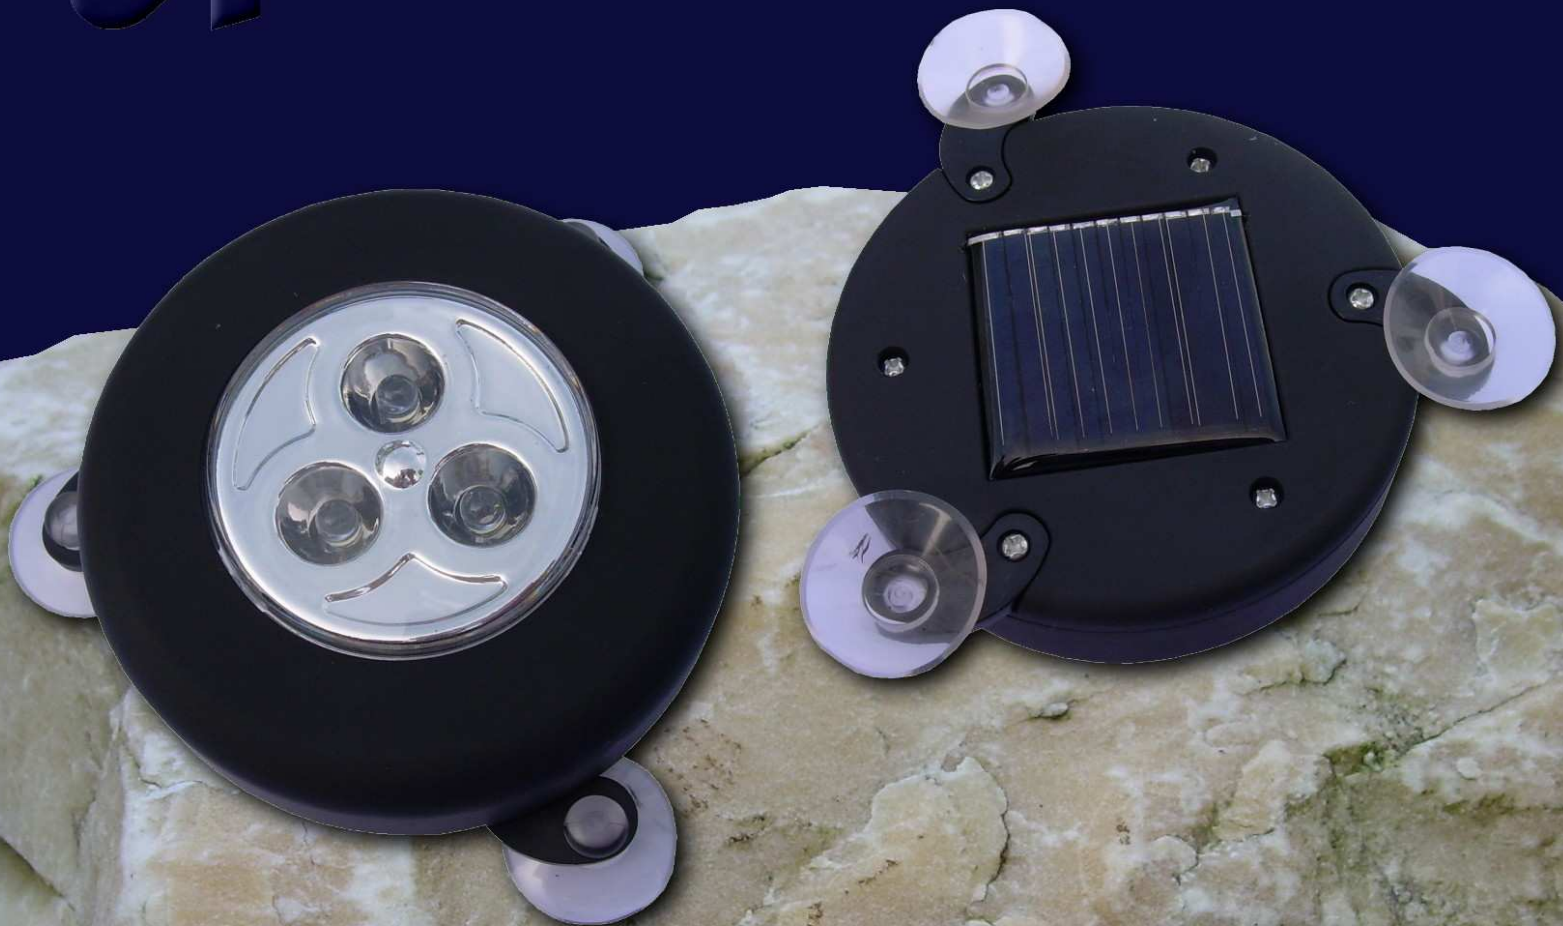

**POWER** **plus**<sup>®</sup>

**SPIDER**

**SOLAR POWERED  
3 LED TOUCHLIGHT**

CE ROHS

# POWERplus® Spider

Solar Powered  
3 LED Touch light

POWERplus® introduces the Spider, a handy and powerful 3 LED touch light.

The Spider can easily be mounted on glass or any other smooth surface thanks to the integrated suction cups. No screws, no tape, just place the Spider anywhere you want.

The integrated solar cell charges the internal battery. Just point the Spider to day - or sunlight (stick it on glass with the suction cups) and the Spider will charge itself.

For use at home, camping, car, boat, garden etc. Easy, compact, free lighting!

Powerful 3 LED light

Integrated solar panel

Easily mounted with suction cups

Item	Parameter	Unit
3 LED	13,000	MCD
Battery Ni-MH	3.6	Volt
	40	mAh
LED lifetime	10,000	hours
Material	ABS, rubber coated	
Diameter (excl. suction cups)	7	cm